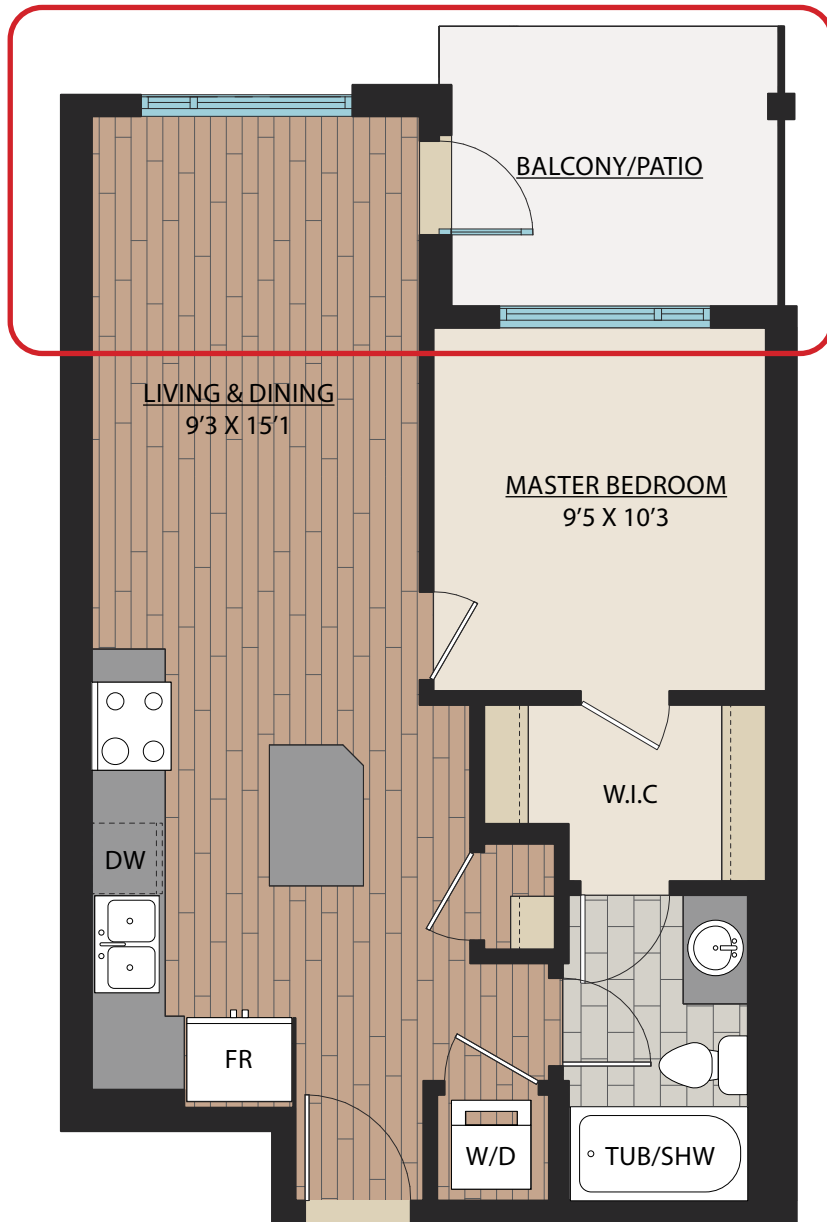

A2 STUDIO | 1 BATH

SUITE: 488 SQFT

B1

1 BED | 1 BATH

SUITE: 581 SQFT

Note:
Suite A112 & A116 have a different layout

B1.1

1 BED | 1 BATH

SUITE: 567 SQFT

Note:
Suite A110 & A111 have a different layout

B2

1 BED | 1 BATH

SUITE: 625 SQFT

B3

1 BED | 1 BATH

SUITE: 574 SQFT

Note:
Suite A113 has a different layout

E1.2

JR. 3 BED | 2 BATH

SUITE: 941 SQFT

E5

JR. 3 BED | 2 BATH

SUITE: 912 SQFT

Note:
Balcony/patio vary in size and shape