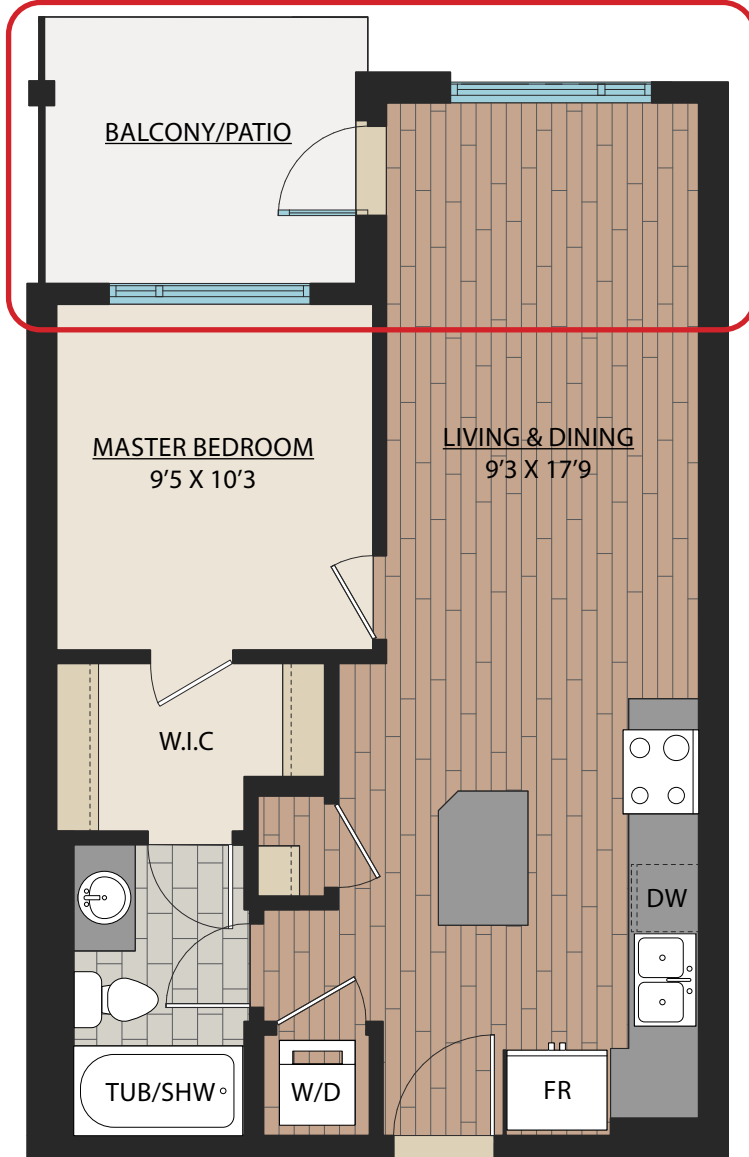

A2 STUDIO | 1 BATH

SUITE: 488 SQFT

B1

1 BED | 1 BATH

SUITE: 581 SQFT

Note:
Suite A112 & A116 have a different layout

B1.1

1 BED | 1 BATH

SUITE: 567 SQFT

Note:
Suite A110 & A111 have a different layout

B2

1 BED | 1 BATH

SUITE: 625 SQFT

B3

1 BED | 1 BATH

SUITE: 574 SQFT

Note:
Suite A113 has a different layout

E1.2

JR. 3 BED | 2 BATH

SUITE: 941 SQFT

E5

JR. 3 BED | 2 BATH

SUITE: 912 SQFT

Note:
Balcony/patio vary in size and shape