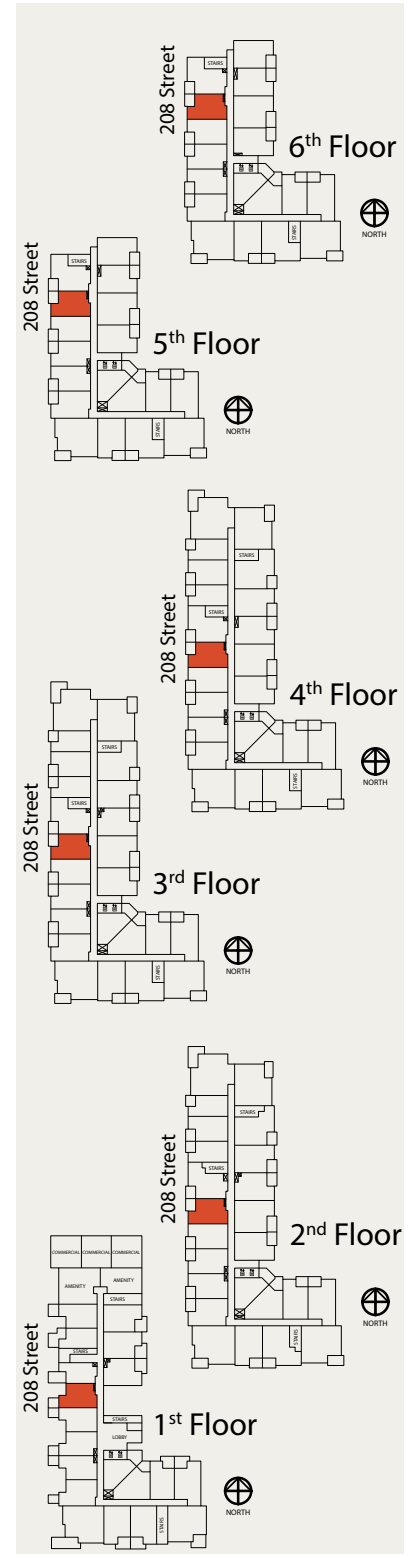

A2 STUDIO | 1 BATH

SUITE: 488 SQFT

B1

1 BED | 1 BATH

SUITE: 581 SQFT

Note:
Suite A112 & A116 have a different layout

B1.1

1 BED | 1 BATH

SUITE: 567 SQFT

Note:
Suite A110 & A111 have a different layout

B2

1 BED | 1 BATH

SUITE: 625 SQFT

B3

1 BED | 1 BATH

SUITE: 574 SQFT

Note:
Suite A113 has a different layout

E1.2

JR. 3 BED | 2 BATH

SUITE: 941 SQFT

E5

JR. 3 BED | 2 BATH

SUITE: 912 SQFT

Note:
Balcony/patio vary in size and shape