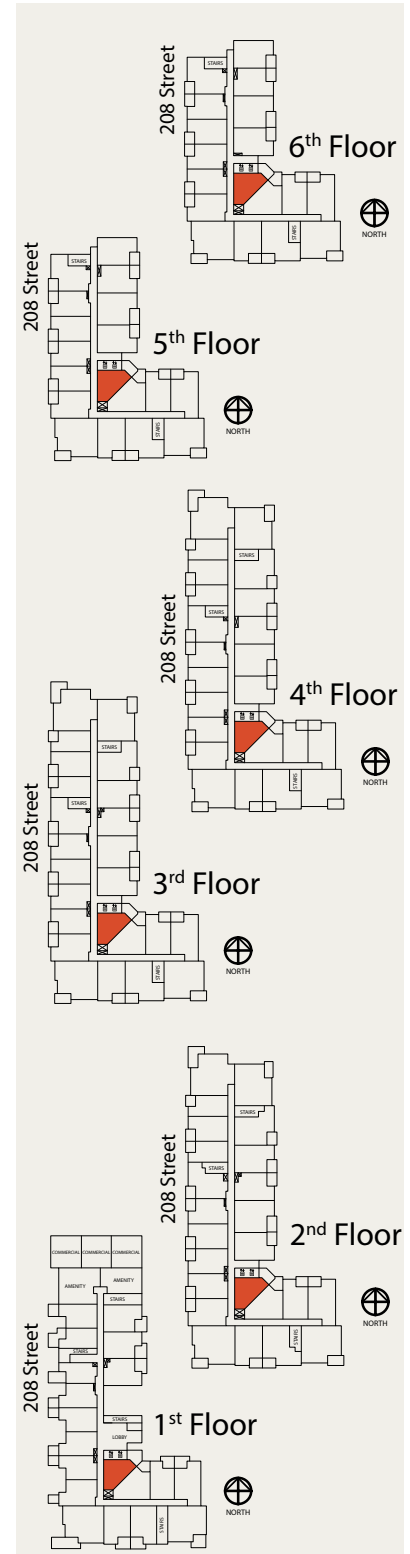

A2 STUDIO | 1 BATH

SUITE: 488 SQFT

B1

1 BED | 1 BATH

SUITE: 581 SQFT

Note:
Suite A112 & A116 have a different layout

B1.1

1 BED | 1 BATH

SUITE: 567 SQFT

Note:
Suite A110 & A111 have a different layout

B2

1 BED | 1 BATH

SUITE: 625 SQFT

B3

1 BED | 1 BATH

SUITE: 574 SQFT

Note:
Suite A113 has a different layout

E1.2

JR. 3 BED | 2 BATH

SUITE: 941 SQFT

E5

JR. 3 BED | 2 BATH

SUITE: 912 SQFT

Note:
Balcony/patio vary in size and shape