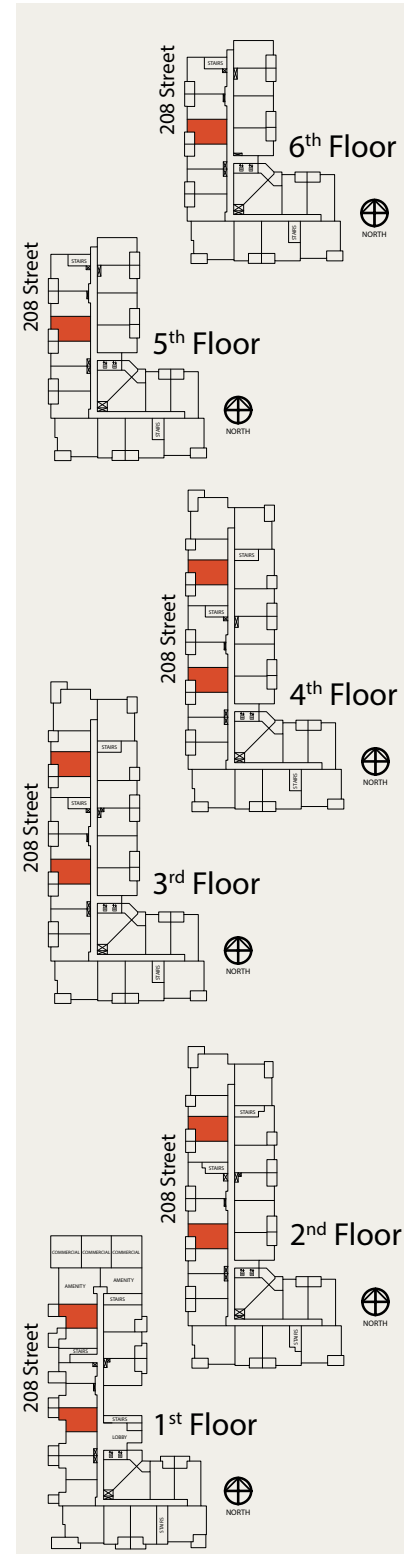

A2 STUDIO | 1 BATH

SUITE: 488 SQFT

B1

1 BED | 1 BATH

SUITE: 581 SQFT

Note:
Suite A112 & A116 have a different layout

B1.1

1 BED | 1 BATH

SUITE: 567 SQFT

Note:
Suite A110 & A111 have a different layout

B2

1 BED | 1 BATH

SUITE: 625 SQFT

B3

1 BED | 1 BATH

SUITE: 574 SQFT

Note:
Suite A113 has a different layout

E1.2

JR. 3 BED | 2 BATH

SUITE: 941 SQFT

E5

JR. 3 BED | 2 BATH

SUITE: 912 SQFT

Note:
Balcony/patio vary in size and shape