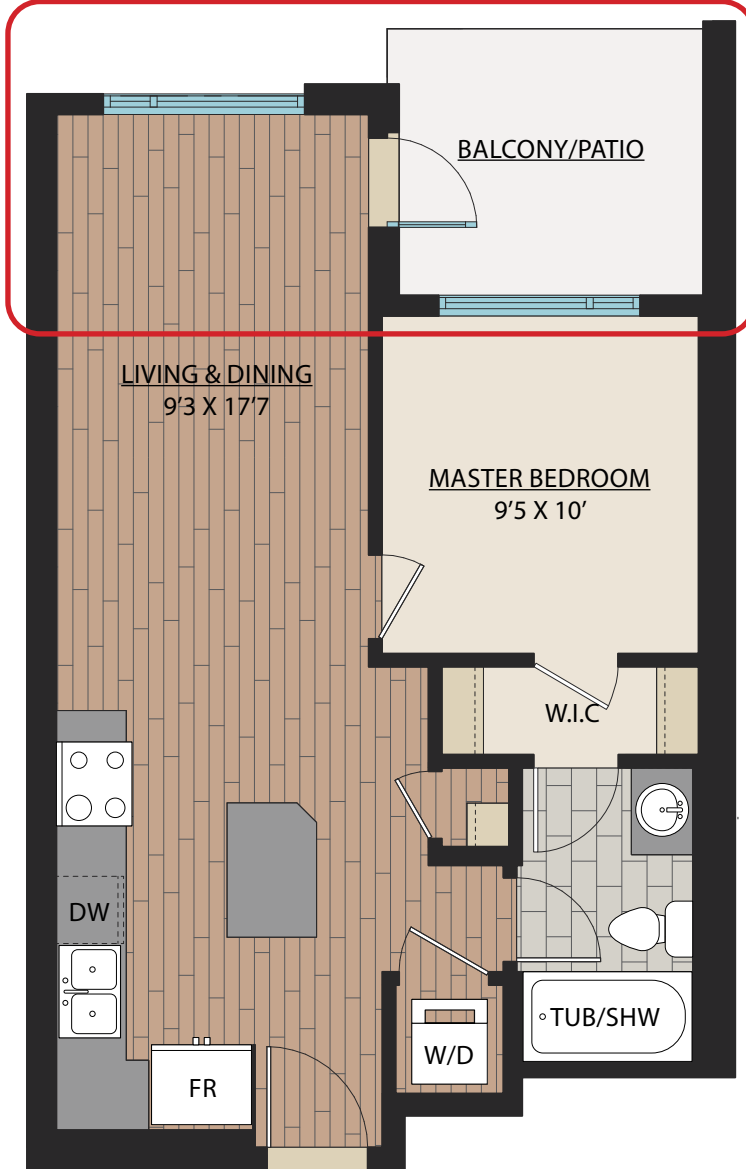

A2 STUDIO | 1 BATH

SUITE: 488 SQFT

B1

1 BED | 1 BATH

SUITE: 581 SQFT

Note:
Suite A112 & A116 have a different layout

B1.1

1 BED | 1 BATH

SUITE: 567 SQFT

Note:
Suite A110 & A111 have a different layout

B2

1 BED | 1 BATH

SUITE: 625 SQFT

B3

1 BED | 1 BATH

SUITE: 574 SQFT

Note:
Suite A113 has a different layout

E1.2

JR. 3 BED | 2 BATH

SUITE: 941 SQFT

E5

JR. 3 BED | 2 BATH

SUITE: 912 SQFT

Note:
Balcony/patio vary in size and shape