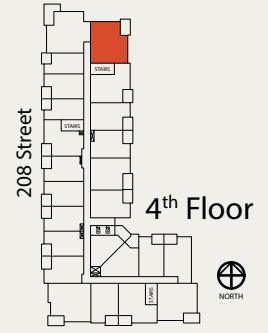

A2 STUDIO | 1 BATH

SUITE: 488 SQFT

B1

1 BED | 1 BATH

SUITE: 581 SQFT

Note:
Suite A112 & A116 have a different layout

B1.1

1 BED | 1 BATH

SUITE: 567 SQFT

Note:
Suite A110 & A111 have a different layout

B2

1 BED | 1 BATH

SUITE: 625 SQFT

B3

1 BED | 1 BATH

SUITE: 574 SQFT

Note:
Suite A113 has a different layout

E1.2

JR. 3 BED | 2 BATH

SUITE: 941 SQFT

E5

JR. 3 BED | 2 BATH

SUITE: 912 SQFT

Note:
Balcony/patio vary in size and shape