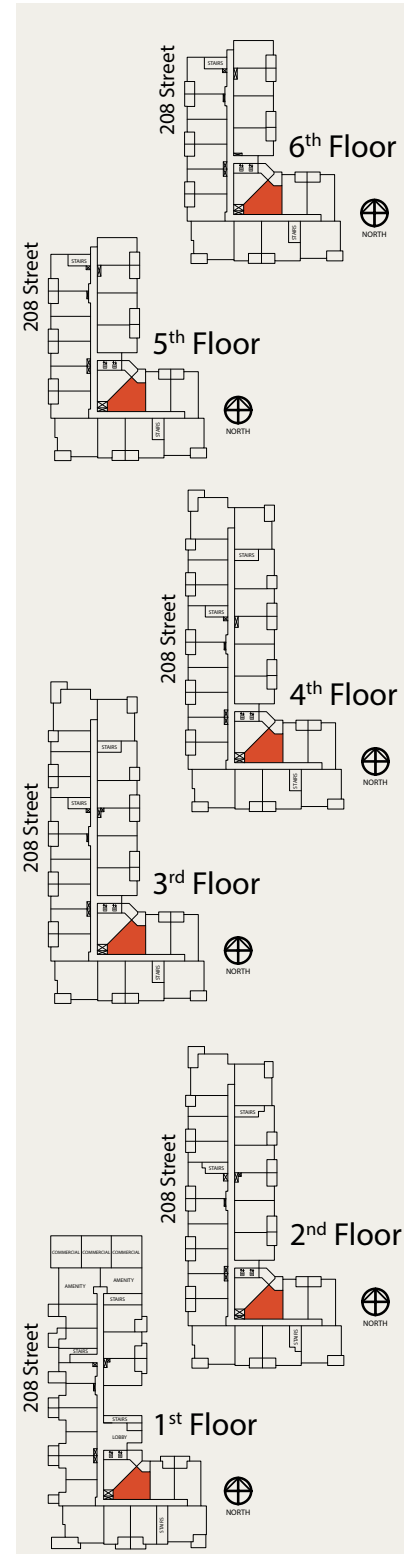

A2 STUDIO | 1 BATH

SUITE: 488 SQFT

B1

1 BED | 1 BATH

SUITE: 581 SQFT

Note:
Suite A112 & A116 have a different layout

B1.1

1 BED | 1 BATH

SUITE: 567 SQFT

Note:
Suite A110 & A111 have a different layout

B2

1 BED | 1 BATH

SUITE: 625 SQFT

B3

1 BED | 1 BATH

SUITE: 574 SQFT

Note:
Suite A113 has a different layout

E1.2

JR. 3 BED | 2 BATH

SUITE: 941 SQFT

E5

JR. 3 BED | 2 BATH

SUITE: 912 SQFT

Note:
Balcony/patio vary in size and shape