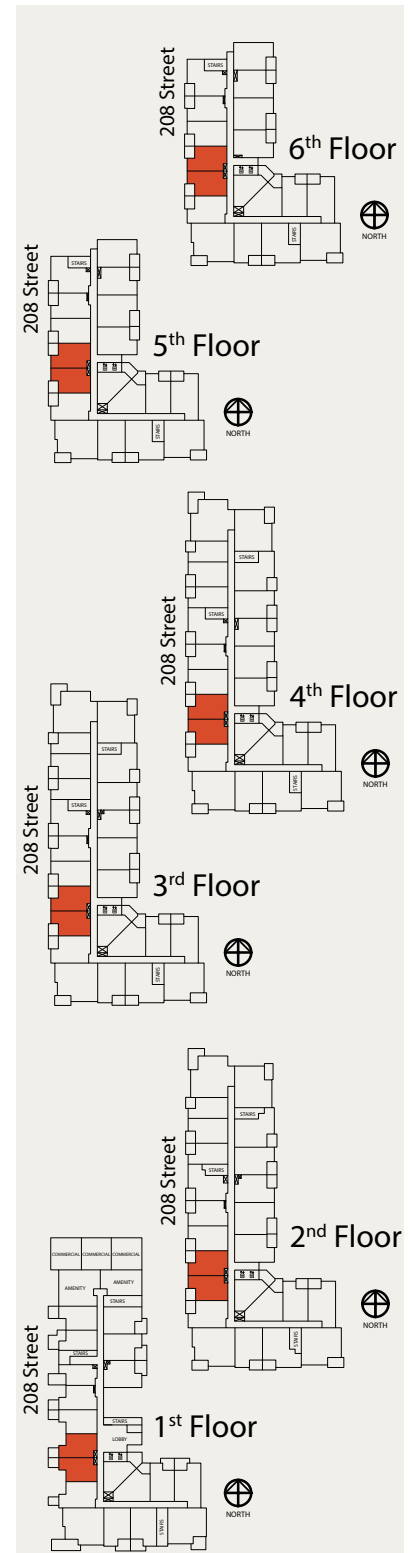

A2 STUDIO | 1 BATH

SUITE: 488 SQFT

B1

1 BED | 1 BATH

SUITE: 581 SQFT

Note:
Suite A112 & A116 have a different layout

B1.1

1 BED | 1 BATH

SUITE: 567 SQFT

Note:
Suite A110 & A111 have a different layout

B2

1 BED | 1 BATH

SUITE: 625 SQFT

B3

1 BED | 1 BATH

SUITE: 574 SQFT

Note:
Suite A113 has a different layout

E1.2

JR. 3 BED | 2 BATH

SUITE: 941 SQFT

E5

JR. 3 BED | 2 BATH

SUITE: 912 SQFT

Note:
Balcony/patio vary in size and shape