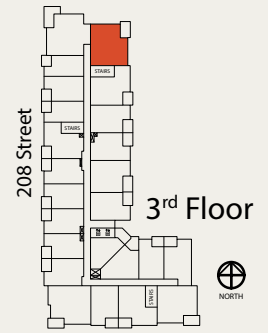

A2 STUDIO | 1 BATH

SUITE: 488 SQFT

B1

1 BED | 1 BATH

SUITE: 581 SQFT

Note:
Suite A112 & A116 have a different layout

B1.1

1 BED | 1 BATH

SUITE: 567 SQFT

Note:
Suite A110 & A111 have a different layout

B2

1 BED | 1 BATH

SUITE: 625 SQFT

B3

1 BED | 1 BATH

SUITE: 574 SQFT

Note:
Suite A113 has a different layout

E1.2

JR. 3 BED | 2 BATH

SUITE: 941 SQFT

E5

JR. 3 BED | 2 BATH

SUITE: 912 SQFT

Note:
Balcony/patio vary in size and shape